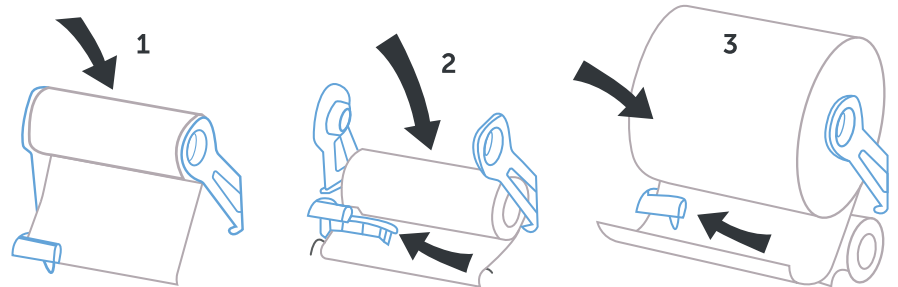

Stub Roll On-Deck Feature Saves Time and Reduces Waste

Money-Saving Features

Adjustable Lengths

Change the paper towel length to either 9", 12", or 15".

Delayed Dispensing

Adjust the paper delay time to 0.5 seconds, 1 second, or 2 seconds.